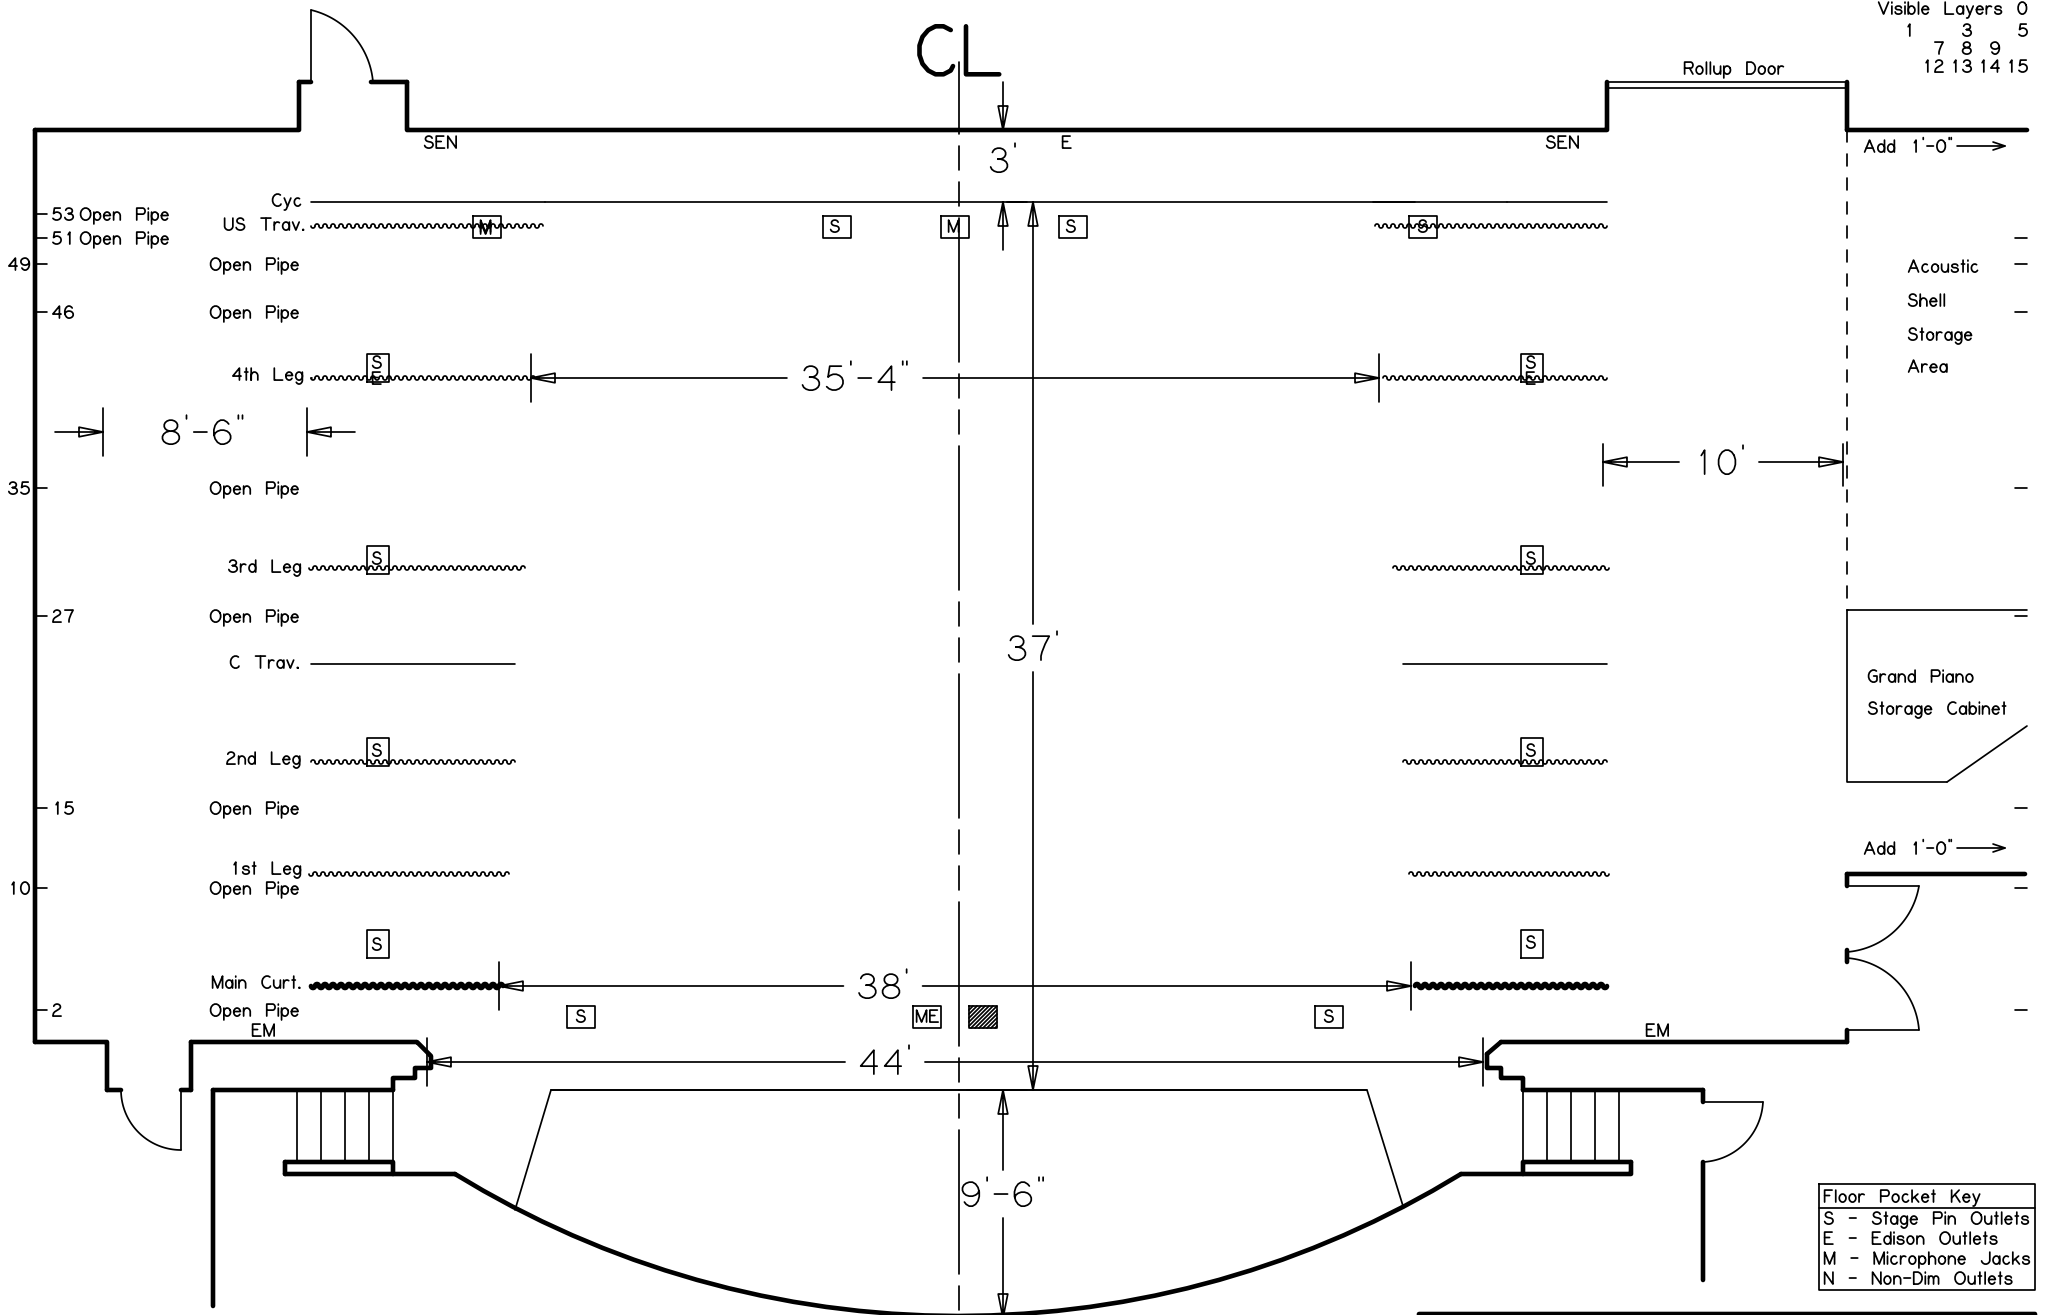

Visible Layers 0  
 1 3 5  
 7 8 9  
 12 13 14 15

Floor Pocket Key	
S	- Stage Pin Outlets
E	- Edison Outlets
M	- Microphone Jacks
N	- Non-Dim Outlets

Proscenium Dimensions - 44' (w) X 22' (h)  
 Depth (from back wall to fire curtain) - 38'-5"  
 Floor Pocket & Electrical Placement Not to Scale

Highline Performing Arts Center	
Scale - 1/8" = 1'	
D. Wolcott	09/24/07